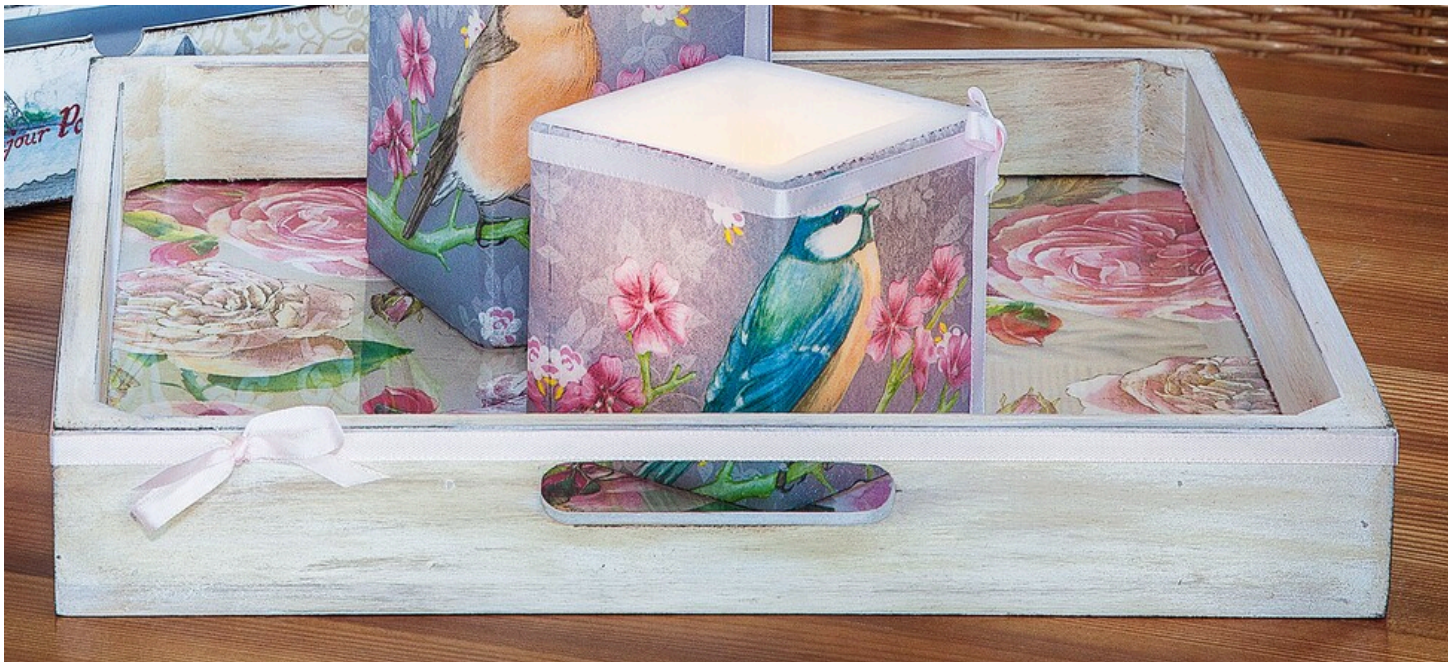

# Serviettenteknik Anleitung - Shabby Chic Holztablett

Instructions No. 954

**This tray will inspire you.** You can use it as a decoration by adding matching accessories, such as candles and flowers, to create a harmonious ensemble, or as a serving tray, because its plexiglass surface always protects your motif.

## It's as simple as that:

Remove the inserted base from the tray, put the plexiglass support aside and prime the tray frame and base in white.

Remove the two unprinted layers of paper from Napkin,. Spray the spray adhesive onto the motif plate and stick the entire napkin motif on. If necessary, carefully peel off again and reposition the napkin motif.

Fix the napkin motif with Napkin varnish without wrinkles. After drying, you can cut back the remaining Paper with a scalpel.

Pick up some grey-brown and beige Handicraft paint with a Bristle brushes , wipe most of it on a kitchen towel and with the rest wipe lightly over the frame.

To additionally emphasize the edges, wipe lightly over the frame with the Ink Pads

Glue the pink Ribbon around the frame and add a small loop at one corner.

Finally, push the plexiglass support and the tray bottom back into the frame.